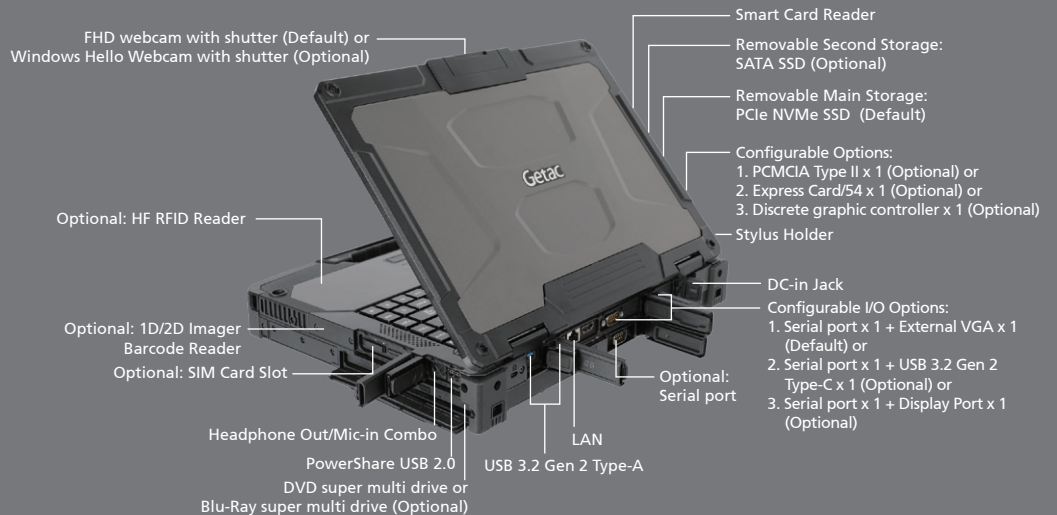

B360 Pro FULLY RUGGED NOTEBOOK

- MIL-STD 810H, 6 feet operating drop rating, IP66 certified, and optional salt fog resistant
- 10th Generation Intel® Core™ Processor
- 13.3" FHD LumiBond® 2.0 Display with Getac Sunlight Readable Technology (1,400 nits) and Capacitive Touchscreen
- Optional NVIDIA® GeForce® GTX1050 4GB Discrete Graphic Controller
- Enhanced Enterprise Security with optional dual user replaceable storage, Windows Hello Face-authentication Camera, integrated 1D / 2D Imager Barcode Reader and Multi-factor Authentication Options
- LifeSupport™ Battery Swappable Technology

Office Dock

Specifications

Operating System

Windows 10 Pro

Mobile Computing Platform

Intel® Core™ i5-10210U Processor 1.6GHz
Max. 4.2GHz with Intel® Turbo Boost Technology
- 6MB Intel® Smart Cache

Platform Options:

Multimedia Bay

Optional: DVD super multi drive / Blu-Ray super
multi driveⁱⁱⁱ

I/O Interface

FHD webcam x 1
Headphone out/Mic-in Combo x 1
DC in Jack x 1
PowerShare USB 2.0 x 1
USB 3.2 Gen 2 Type-A x 2
LAN (RJ45) x 1
HDMI x 1
Docking Connector x 1
Optional: SIM card slot x 1
Optional: Windows Hello face-authentication
camera (front-facing) x 1
Optional: RF antenna pass-through for GPS,
WLAN and WWAN

Configurable I/O Options^{iv}:

Serial port (9-pin; D-sub) x 1 + External VGA
(15-pin; D-sub) x 1, or
Serial port (9-pin; D-sub) x 1 + USB 3.2 Gen 1
Type-C x 1, or
Serial port (9-pin; D-sub) x 1 + Display Port x 1
Serial port (9-pin; D-sub) x 2 + External VGA
(15-pin; D-sub) x 1, or
Serial port (9-pin; D-sub) x 2 + USB 3.2 Gen 2
Type-C x 1, or
Serial port (9-pin; D-sub) x 2 + Display Port x 1